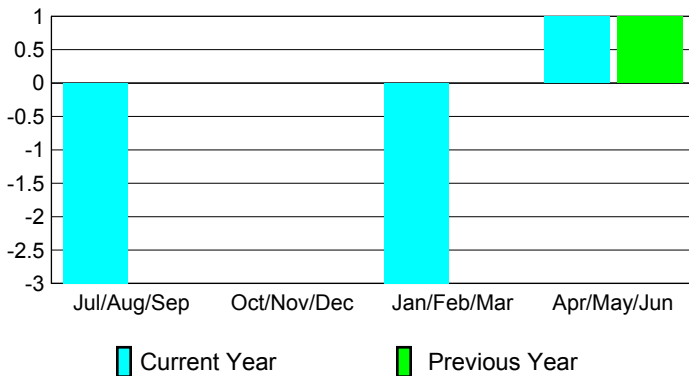

Comparison of Club Gain/Loss

Current Year Compared to the Previous Year