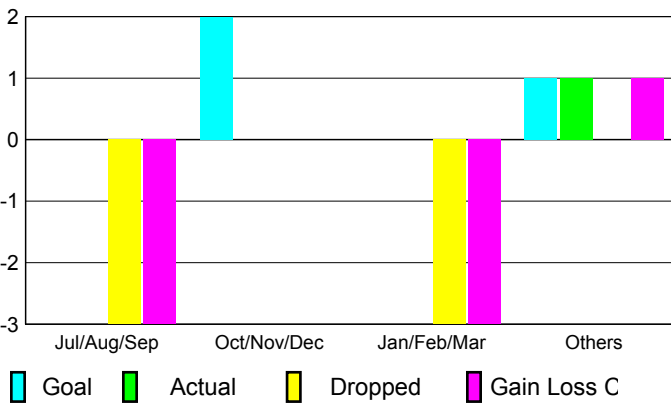

## CLUBS

Club Results  
2009-2010

Clubs  
2008-2009

Month	New Club Goal	Actual New Clubs	Actual Dropped Clubs	Gain/Loss of Clubs	Gain/Loss of Clubs
Jul/Aug/Sep	0	0	-3	-3	0
Oct/Nov/Dec	2	0	0	0	0
Jan/Feb/Mar	0	0	-3	-3	0
Apr/May/June	1	1	0	1	1
<b>Totals</b>	<b>3</b>	<b>1</b>	<b>-6</b>	<b>-5</b>	<b>1</b>

### Club Results 2009-2010

Goal, New, Dropped, Gain/Loss

### Comparison of Club Gain/Loss

Current Year Compared to the Previous Year