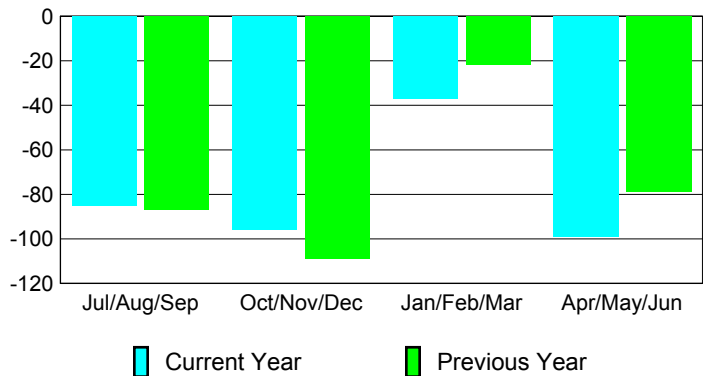

Comparison of Membership Gain/Loss

Current Year Compared to the Previous Year