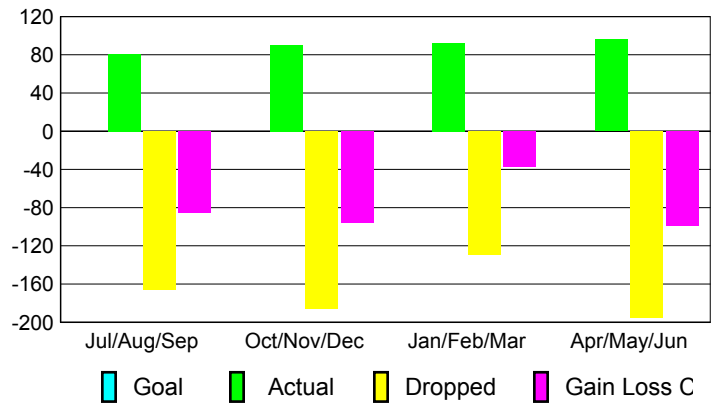

### YTD Status Quo Clubs 2009-2010

Status Quo Clubs Compared to Status Quo Members

## MEMBERSHIP

Membership Results  
2009-2010

Membership  
2008-2009

Month	Net Memb Goal	Actual New Memb	Actual Dropped Memb	Gain/Loss of Memb	Gain/Loss of Memb
Jul/Aug/Sep	0	81	-166	-85	-87
Oct/Nov/Dec	0	90	-186	-96	-109
Jan/Feb/Mar	0	92	-129	-37	-22
Apr/May/June	0	96	-195	-99	-79
<b>Totals</b>	<b>0</b>	<b>359</b>	<b>-676</b>	<b>-317</b>	<b>-297</b>

### Membership Results 2009-2010

Goal, New, Dropped, Gain/Loss

### Comparison of Membership Gain/Loss

Current Year Compared to the Previous Year