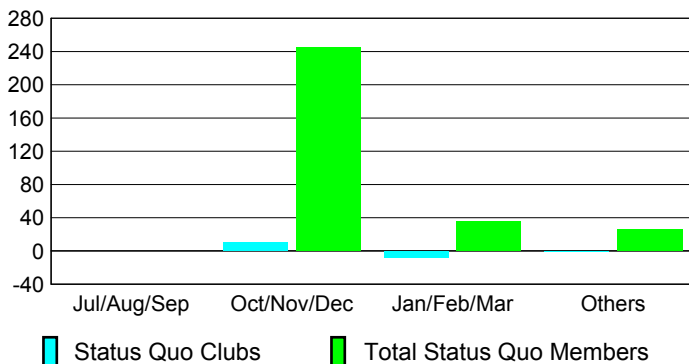

## CLUBS

Club Results  
2009-2010

Clubs  
2008-2009

Month	New Club Goal	Actual New Clubs	Actual Dropped Clubs	Gain/Loss of Clubs	Gain/Loss of Clubs
Jul/Aug/Sep	0	0	-3	-3	0
Oct/Nov/Dec	2	0	0	0	0
Jan/Feb/Mar	0	0	-3	-3	0
Apr/May/June	1	1	0	1	1
<b>Totals</b>	<b>3</b>	<b>1</b>	<b>-6</b>	<b>-5</b>	<b>1</b>

### Club Results 2009-2010

Goal, New, Dropped, Gain/Loss

### Comparison of Club Gain/Loss

Current Year Compared to the Previous Year

### YTD Status Quo Clubs 2009-2010

Status Quo Clubs Compared to Status Quo Members